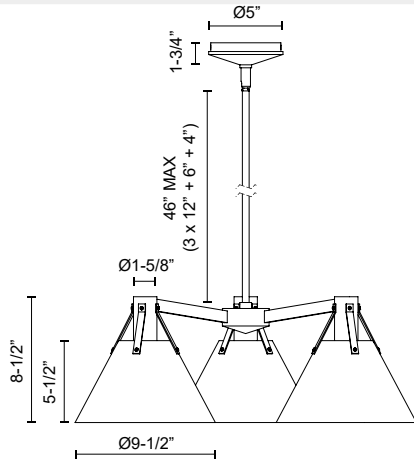

## ARCHER CH584525

FIXTURE DIMENSIONS	D25-1/8" x H8-1/2"
LAMP TYPE	E26
MAX WATTAGE	60W
BULB QTY	3
BULBS INCLUDED	No
VOLTAGE	120V
SHADE DIMENSIONS	D9-1/2" x H5-5/8"
MATERIAL	Steel
ROD LENGTH	46" Max (3x12" + 1x6" + 1x4")
DIAMETER OF ROD	1/2"
WIRE LENGTH	60"
MINIMUM HANG HEIGHT	16"
SLOPED CEILING ADAPTABLE	Yes, Up to 45 Degrees
LOCATION	Dry
CANOPY DIMENSIONS	D5" x H1-3/4"
PAINT FINISH	MB01; SL01;

[ D - Diameter, L - Length, W - Width, H - Height, E - Extension ]